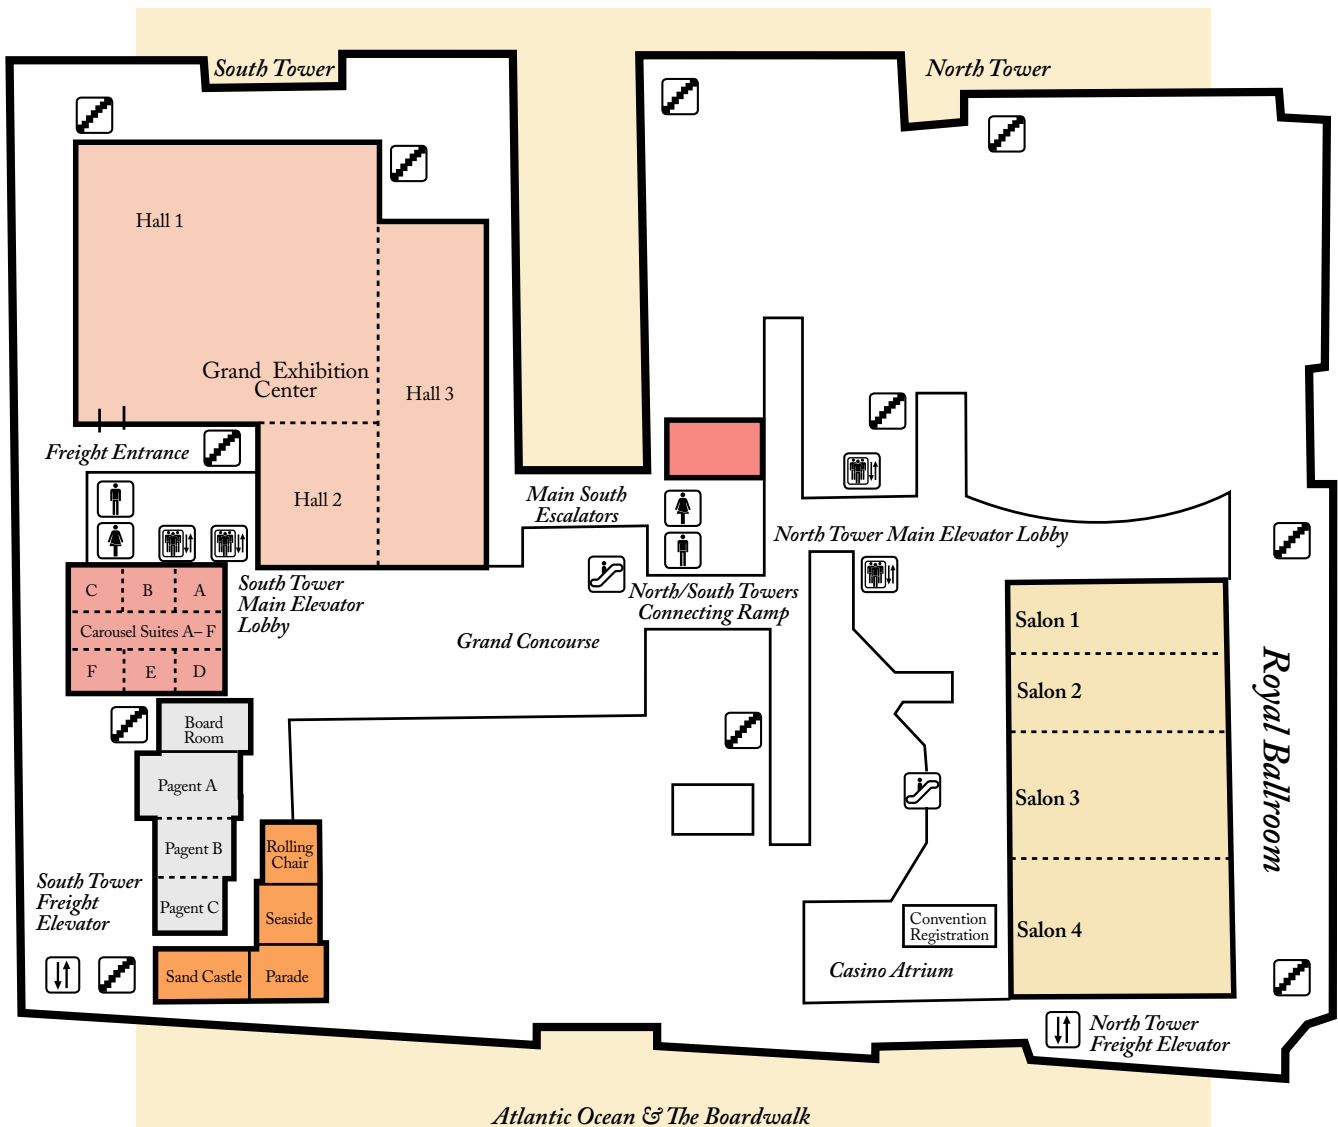

Unrivalled Meeting Space

With over 122,000 square feet of well-appointed meeting space, the TROPICANA is ideal for your meeting, convention or special event.

The Royal Ballroom, Grand Exhibition Center and array of convenient breakout rooms, are ideal for every event from small breakfast meeting to trade shows.

- 
Women's Restroom
- 
Men's Restroom
- 
Exit Stairs
- 
Elevators
- 
Escalators
- 
Freight Elevators