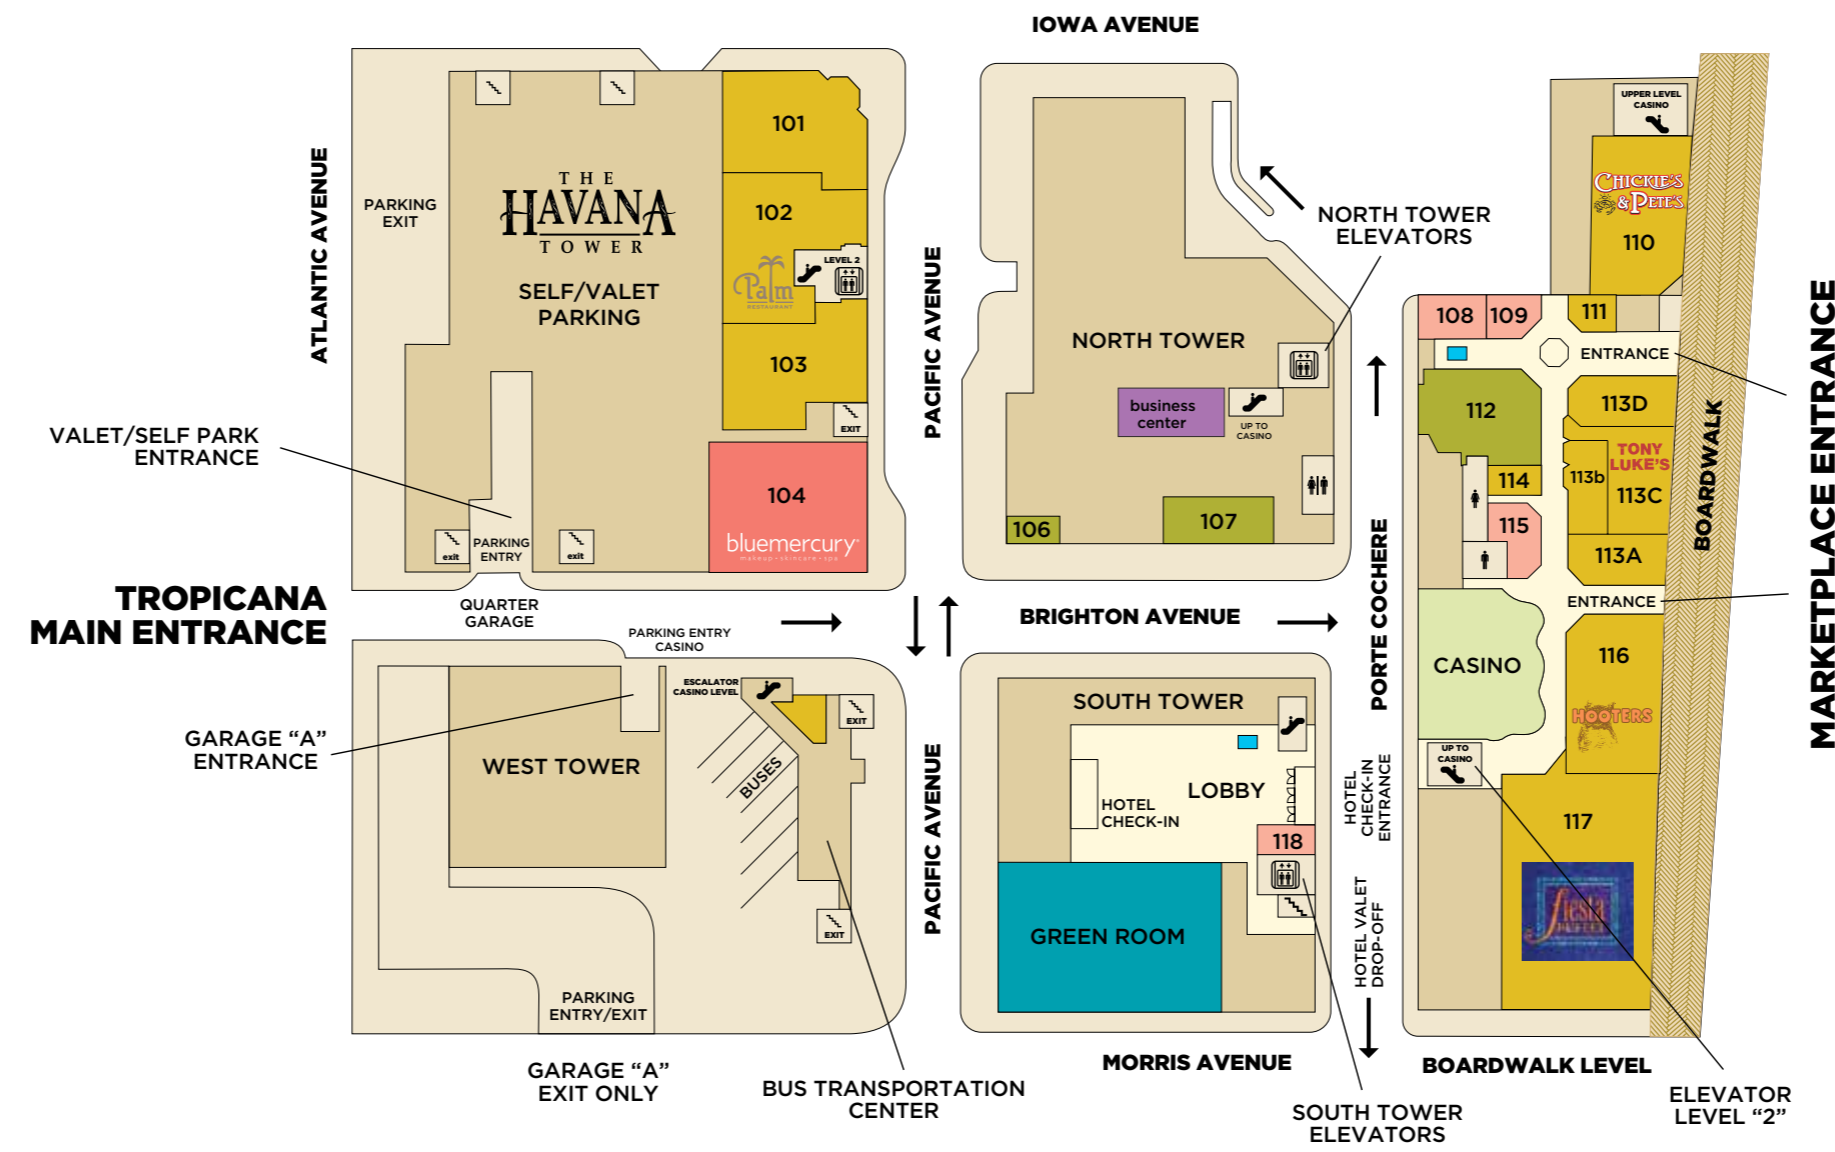

BRIGHTON & THE BOARDWALK,
ATLANTIC CITY, NJ 08401
1-800-THE TROP | TROPICANA.NET

A TROPICANA ENTERTAINMENT CASINO | TROPICANACASINOS.COM

Level 1 - Street Level

STREET / BOARDWALK LEVEL

ENTERTAINMENT

- Firewaters Beer and Martini Bar 112
- Family Fun Station 107

RETAIL

- Boardwalk Corner Store 108
- James' Salt Water Taffy 115
- Salon at Tropicana 106
- Starbucks® Coffee 109
- Tropicana Lobby Market 118

RESTAURANT

- A Dam Good Deli 114
- Chickie's & Pete's Crab House & Sports Bar 110/238
- Carmine's of New York 103/227
- Create-A-Cone 111
- Casa Taco & Tequila Bar 113A
- Fiesta Buffet 117
- Hooters 116
- Marketplace Express 113B
- Perry's Pizza 113D
- P.F. Chang's China Bistro 101/201
- The Palm Restaurant 102
- Tony Luke's 113C

Level 3 - Arrival/Quarter Garage Entrance Level

THE QUARTER / CASINO

ENTERTAINMENT

Boogie Nights	236
Boogie Nights Party Pit	237
Tango's Casino Lounge	216
Rumba Lounge & Party Pit	235

RETAIL

Accents	220
aka	207
A Time For Wine	202A
bluemercury makeup, skincare, spa	222A
Caché	225
Chico's	224
Erwin Pearl	217A
Francesca's Collections	222B
Godiva Chocolatier	223
Hat Emporium	213A
Havana Sundries	211
Lick	213B
Mrs. Fields Cookies	218
Old Farmer's Almanac General Store	208
Seashore Kids	219
Starbucks® Coffee	209
Swarovski	214
Talk of the Walk	206
Tropicana Casino Market	217B
Wet Willie's	203
White House Black Market	210A
Zephyr Gallery	215
Zeytinia New York's Gourmet Choice	204

SPA

bluemercury makeup, skincare, spa	104/222A
-----------------------------------	----------

ARRIVAL - QUARTER GARAGE

ENTERTAINMENT

A Dam Good Sports Bar	307
Cuba Libre Restaurant & Rum Bar	301/228
IMAX Theatre	302
Planet Rose Karaoke Bar	305
Providence Nightclub	304
Anthem	307A
Rí Rá Irish Pub	303
The Comedy Stop Cafe & Cabaret	306