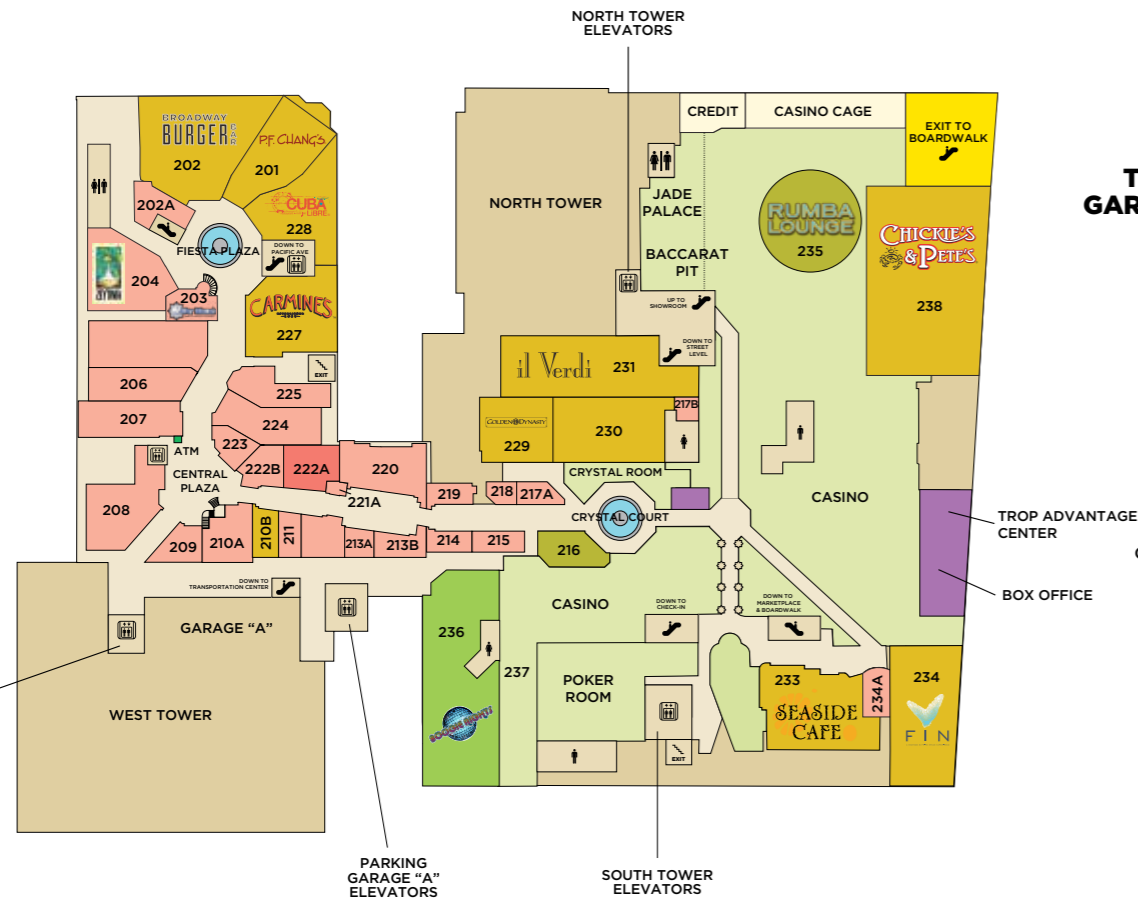

BRIGHTON & THE BOARDWALK,
ATLANTIC CITY, NJ 08401
1-800-THE TROP | TROPICANA.NET

A TROPICANA ENTERTAINMENT CASINO | TROPICANACASINOS.COM

Level 1 - Street Level

STREET / BOARDWALK LEVEL

ENTERTAINMENT

- Firewaters Beer and Martini Bar 112
- Family Fun Station 107

RETAIL

- Boardwalk Corner Store 108
- James' Salt Water Taffy 115
- Salon at Tropicana 106
- Starbucks® Coffee 109
- Tropicana Lobby Market 118

RESTAURANT

- A Dam Good Deli 114
- Chickie's & Pete's Crab House & Sports Bar 110/238
- Carmine's of New York 103/227
- Create-A-Cone 111
- Casa Taco & Tequila Bar 113A
- Fiesta Buffet 117
- Hooters 116
- Marketplace Express 113B
- Perry's Pizza 113D
- P.F. Chang's China Bistro 101/201
- The Palm Restaurant 102
- Tony Luke's 113C

SPA

- bluemercury makeup, skincare, spa 104/222A

escalators	entertainment
elevators	retail
stairs	restaurant
restrooms	casino
women's restrooms	spa
men's restrooms	valet/cashier
	casino services

Level 2 - Casino Level

Level 3 - Arrival/Quarter Garage Entrance Level

THE QUARTER / CASINO

ENTERTAINMENT

Boogie Nights	236
Boogie Nights Party Pit	237
Tango's Casino Lounge	216
Rumba Lounge & Party Pit	235

RETAIL

Accents	220
aka	207
A Time For Wine	202A
bluemercury makeup, skincare, spa	222A
Caché	225
Chico's	224
Erwin Pearl	217A
Francesca's Collections	222B
Godiva Chocolatier	223
Hat Emporium	213A
Havana Sundries	211
Lick	213B
Mrs. Fields Cookies	218
Old Farmer's Almanac General Store	208
Seashore Kids	219
Starbucks® Coffee	209
Swarovski	214
Talk of the Walk	206
Tropicana Casino Market	217B
Wet Willie's	203
White House Black Market	210A
Zephyr Gallery	215
Zeytinia New York's Gourmet Choice	204