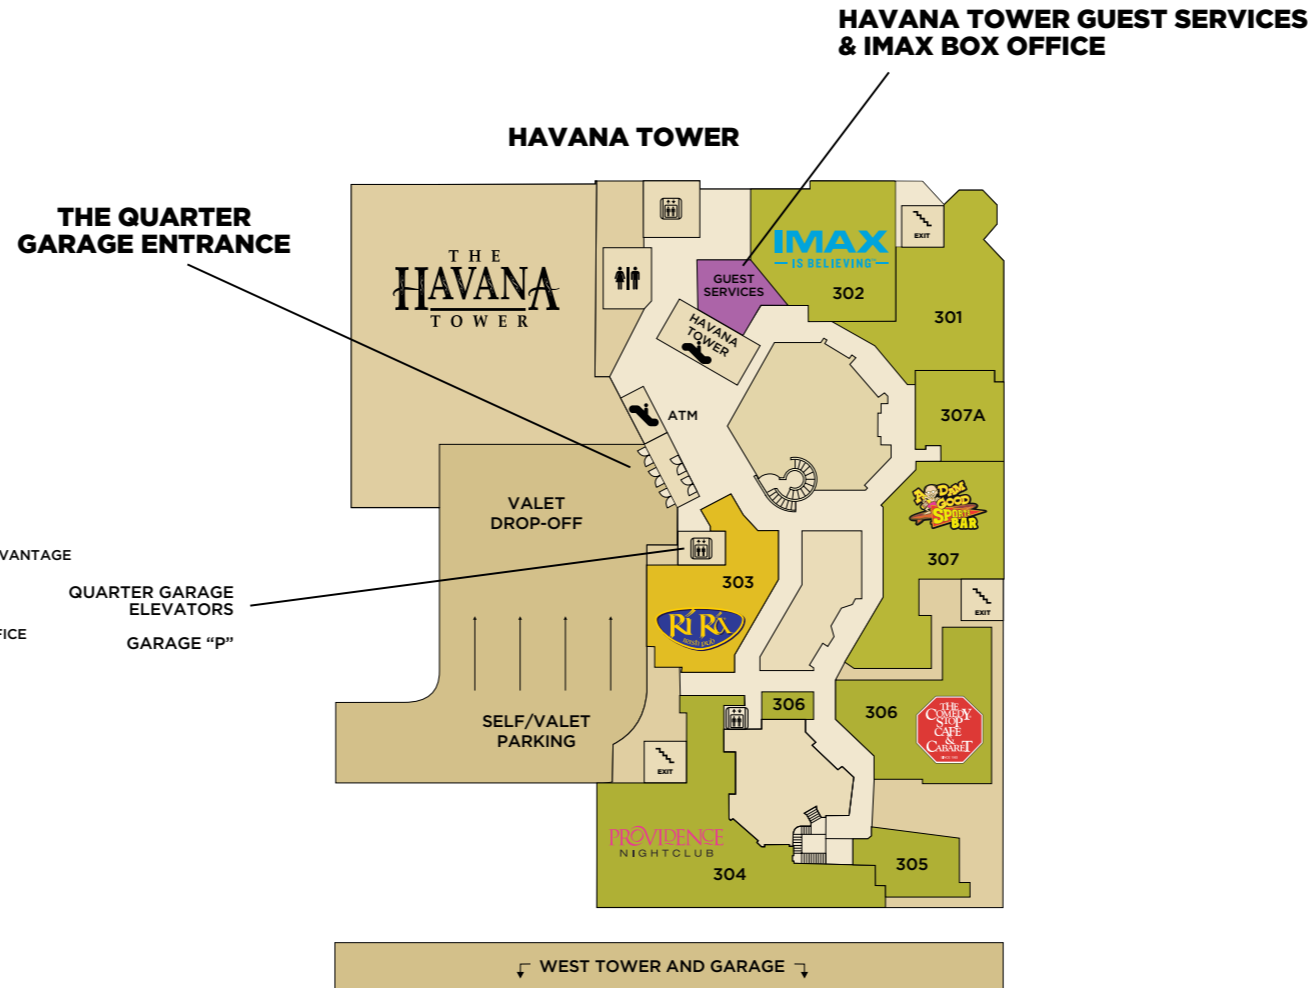

BRIGHTON & THE BOARDWALK,
ATLANTIC CITY, NJ 08401
1-800-THE TROP | TROPICANA.NET

A TROPICANA ENTERTAINMENT CASINO | TROPICANACASINOS.COM

Level 1 - Street Level

STREET / BOARDWALK LEVEL

ENTERTAINMENT

- Firewaters Beer and Martini Bar 112
- Family Fun Station 107

RETAIL

- Boardwalk Corner Store 108
- James' Salt Water Taffy 115
- Salon at Tropicana 106
- Starbucks® Coffee 109
- Tropicana Lobby Market 118

RESTAURANT

- A Dam Good Deli 114
- Chickie's & Pete's Crab House & Sports Bar 110/238
- Carmine's of New York 103/227
- Create-A-Cone 111
- Casa Taco & Tequila Bar 113A
- Fiesta Buffet 117
- Hooters 116
- Marketplace Express 113B
- Perry's Pizza 113D
- P.F. Chang's China Bistro 101/201
- The Palm Restaurant 102
- Tony Luke's 113C

SPA

- bluemercury makeup, skincare, spa 104/222A

escalators	entertainment
elevators	retail
stairs	restaurant
restrooms	casino
women's restrooms	spa
men's restrooms	valet/cashier
	casino services

Level 2 - Casino Level

Level 3 - Arrival/Quarter Garage Entrance Level

THE QUARTER / CASINO

ENTERTAINMENT

Boogie Nights	236
Boogie Nights Party Pit	237
Tango's Casino Lounge	216
Rumba Lounge & Party Pit	235

RETAIL

Accents	220
aka	207
A Time For Wine	202A
bluemercury makeup, skincare, spa	222A
Caché	225
Chico's	224
Erwin Pearl	217A
Francesca's Collections	222B
Godiva Chocolatier	223
Hat Emporium	213A
Havana Sundries	211
Lick	213B
Mrs. Fields Cookies	218
Old Farmer's Almanac General Store	208
Seashore Kids	219
Starbucks® Coffee	209
Swarovski	214
Talk of the Walk	206
Tropicana Casino Market	217B
Wet Willie's	203
White House Black Market	210A
Zephyr Gallery	215
Zeytinia New York's Gourmet Choice	204