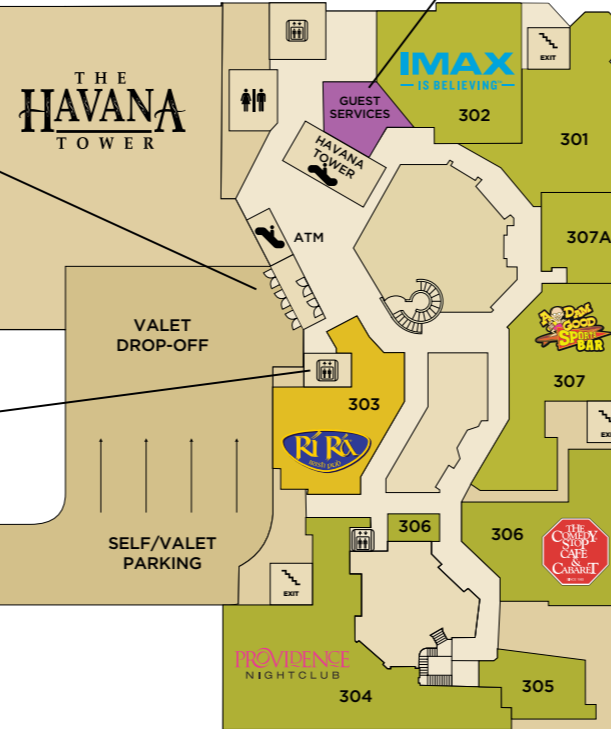

RETAIL

- Boardwalk Corner Store 108
- James' Salt Water Taffy 115
- Salon at Tropicana 106
- Starbucks® Coffee 109
- Tropicana Lobby Market 118

RESTAURANT

- A Dam Good Deli 114
- Chickie's & Pete's Crab House & Sports Bar 110/238
- Carmine's of New York 103/227
- Create-A-Cone 111
- Casa Taco & Tequila Bar 113A
- Fiesta Buffet 117
- Hooters 116
- Marketplace Express 113B
- Perry's Pizza 113D
- P.F. Chang's China Bistro 101/201
- The Palm Restaurant 102
- Tony Luke's 113C

Level 3 - Arrival/Quarter Garage Entrance Level

THE QUARTER / CASINO

ENTERTAINMENT

Boogie Nights	236
Boogie Nights Party Pit	237
Tango's Casino Lounge	216
Rumba Lounge & Party Pit	235

RETAIL

Accents	220
aka	207
A Time For Wine	202A
bluemercury makeup, skincare, spa	222A
Caché	225
Chico's	224
Erwin Pearl	217A
Francesca's Collections	222B
Godiva Chocolatier	223
Hat Emporium	213A
Havana Sundries	211
Lick	213B
Mrs. Fields Cookies	218
Old Farmer's Almanac General Store	208
Seashore Kids	219
Starbucks® Coffee	209
Swarovski	214
Talk of the Walk	206
Tropicana Casino Market	217B
Wet Willie's	203
White House Black Market	210A
Zephyr Gallery	215
Zeytinia New York's Gourmet Choice	204

RESTAURANT

A Dam Good Sports Bar	307
Cuba Libre Restaurant & Rum Bar	301/228
Rí Rá Irish Pub	303

LEVEL 2

WEST TOWER ELEVATORS

PARKING GARAGE "A" ELEVATORS

NORTH TOWER ELEVATORS

NORTH TOWER

WEST TOWER

SOUTH TOWER ELEVATORS

THE QUARTER GARAGE ENTRANCE

QUARTER GARAGE ELEVATORS GARAGE "P"

HAVANA TOWER

WEST TOWER AND GARAGE